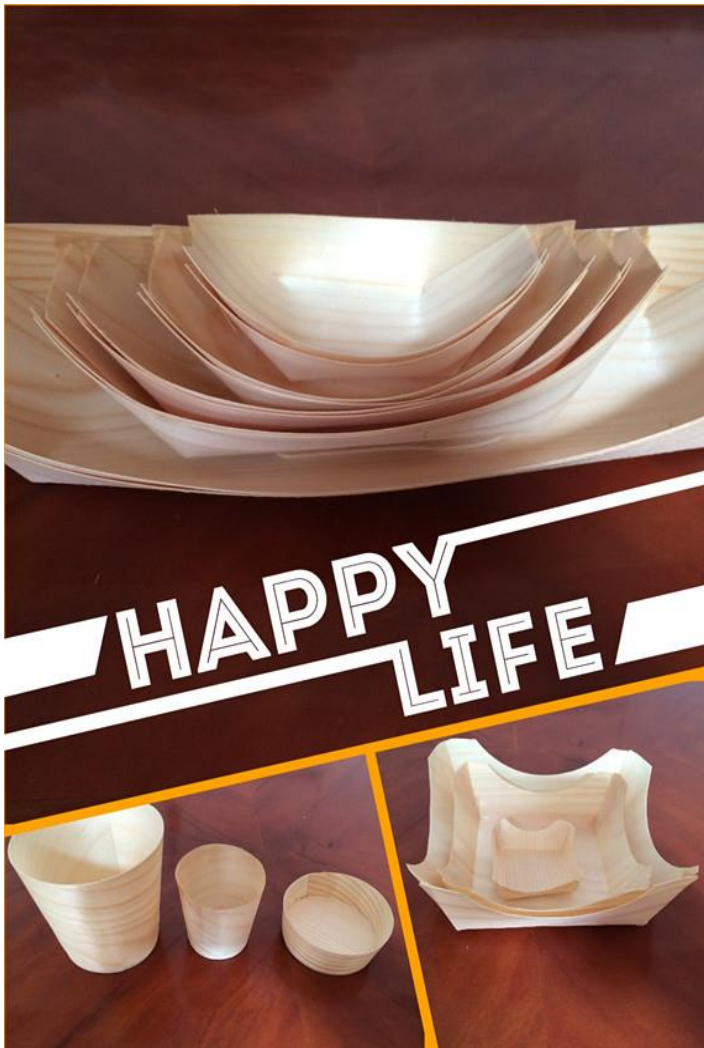

HARBIN LONGPING WOODWORK CO., LTD

NO.287 XUE FU ROAD HARBIN CHINA

TEL: 86 451 86606406

FAX: 86 451 86606407

HTTP://www.ice-cream-stick.com

E-MAIL: sale@ice-cream-stick.com

FOOD PLATE

FUNCTION: IT IS USED FOR FOOD PLATE, LIKE SUSHI, FRUITS ETC.

DIFFERENT SIZE AND PACKAGE IS AVAILABLE, WE CAN DO IT ACCORDING TO CUSTOMER'S NEED.