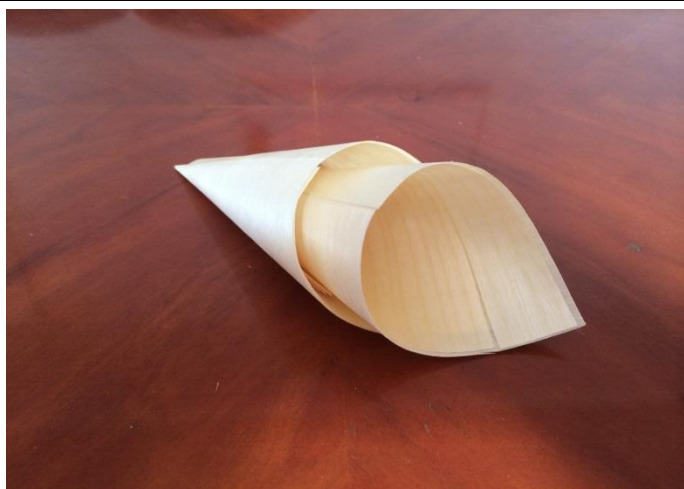

### **KNIFE,FORK AND SPOON SET**

BIRCHWOOD

LENGTH:160 MM

100 PCS/BAG,10 BAGS/CTN